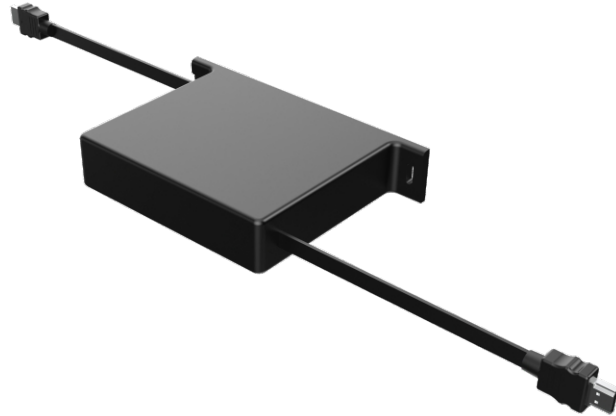

Retractable Cable

Keywords

- *Anti-impact*
- *Max. retractable length 1.2m*
- *Easy and flexible installation*
- *Max. retract lifespan 2000 times*
- *HDMI 4K@60Hz, 4K@120Hz*
- *Type C support video transport 3.2Gen, 20Gbps max. support 100W charging max.*

Specification

• HDMI

| | |
|--------------------|----------------|
| retractable length | 1.2m max. |
| resolution | 4K@60Hz, 120Hz |

• Type C

| | |
|---------------------------|---------------------|
| retractable length | 1.2m max. |
| data transfer speed | 3.2Gen, 20Gbps max. |
| video transfer resolution | 4K |
| charging speed | 100W max. |