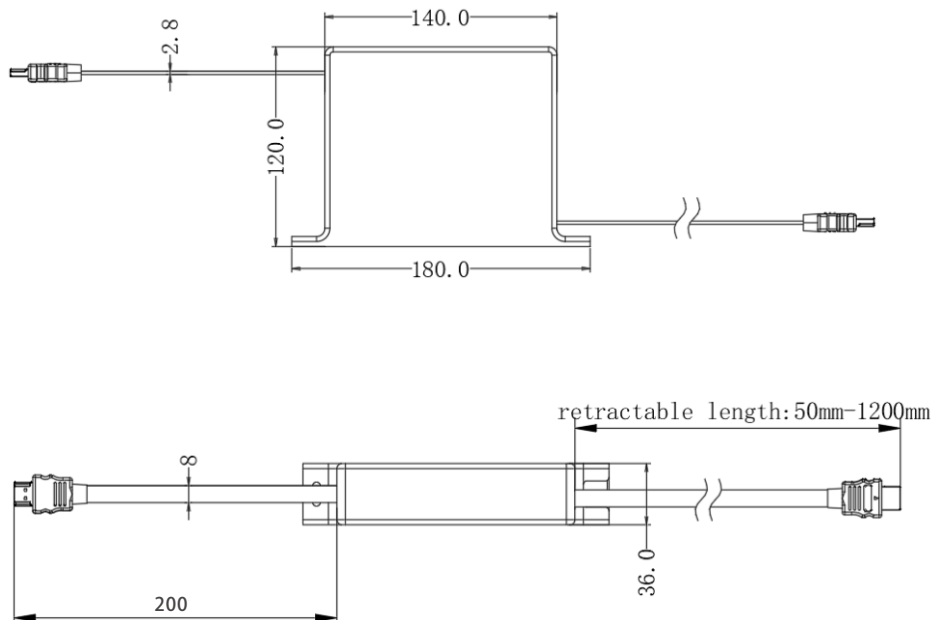

Specification

• HDMI

| | |
|--------------------|----------------|
| retractable length | 1.2m max. |
| resolution | 4K@60Hz, 120Hz |

• Type C

| | |
|---------------------------|---------------------|
| retractable length | 1.2m max. |
| data transfer speed | 3.2Gen, 20Gbps max. |
| video transfer resolution | 4K |
| charging speed | 100W max. |

Dimensions

Warranty

1 year by default, effective from delivery date
price increase 3% when extend to 2years
price increase 5% when extend to 3years
price increase 10% when extend to 5years

*Above specifications are subject to change without prior notice,
explanation right reserved.*